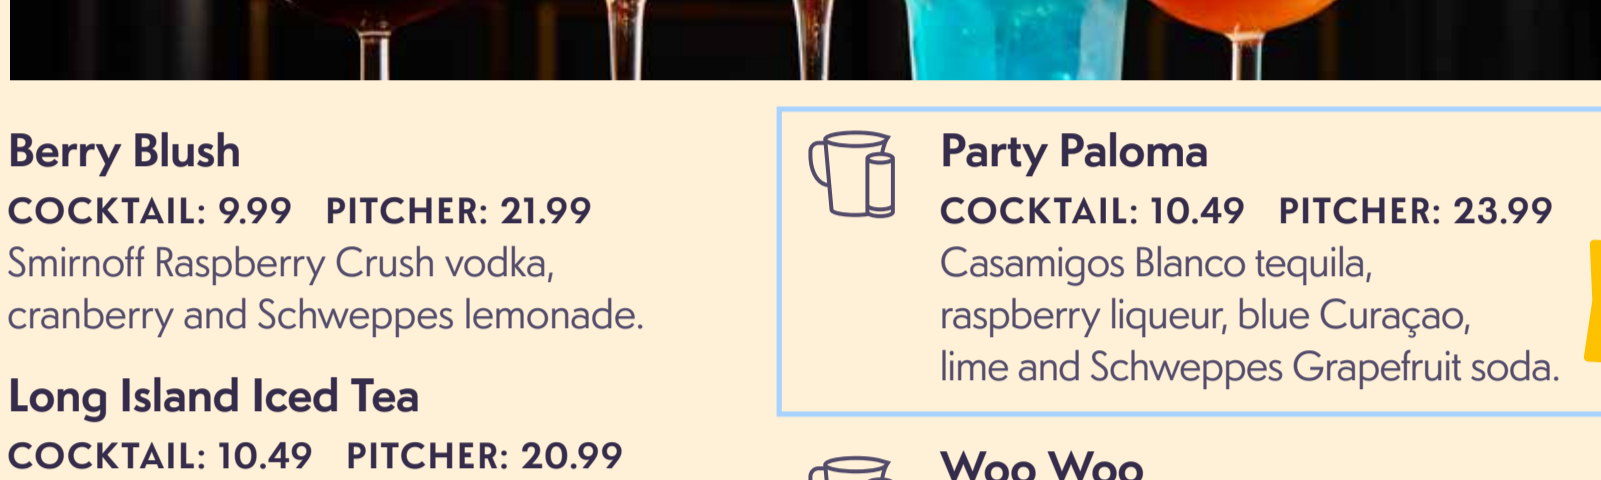

TEQUILA

Jose Cuervo Silver 35.0% ABV
Jose Cuervo Gold 35.0% ABV
Casamigos Blanco 40.0% ABV

VODKA

Ciroc 40.0% ABV
Chase Premium 40.0% ABV
Ketel One 40.0% ABV
Smirnoff Red Label 37.5% ABV

Berry Vodka Red Bull 6.49
Double Ciroc Red Berry vodka, Red Bull
Sugarfree and a fresh lime wedge. **OUR FAVE**

SMIRNOFF FLAVOURS

Raspberry Crush 35.0% ABV
Mango & Passionfruit Twist 35.0% ABV
Miami Peach 35.0% ABV

CHASE FLAVOURS

British Rhubarb 40.0% ABV
Marmalade Orange 40.0% ABV

WHISKEY

Jack Daniel's Old No.7 Tennessee 40.0% ABV
Jack Daniel's Tennessee Apple 35.0% ABV
Jack Daniel's Tennessee Honey 35.0% ABV
Southern Comfort 35.0% ABV

2-4-1 COCKTAILS

Double the trouble with two of the same drink –
yep, that includes cocktails, pitchers and perfect pairings.

COCKTAILS

- **Pornstar Martini 10.49**
  Smirnoff Vanilla vodka, passion fruit and
  Prosecco on the side.
- **Espresso Martini 10.99**
  Smirnoff Red vodka, coffee liqueur and
  sweet coffee.
- **Strawberry Daiquiri 10.49**
  Captain Morgan White rum,
  strawberry liqueur, strawberry purée
  and lime.

- **Aperol Spritz 10.49**
  Aperol, Prosecco and soda.
- **Strawberry Sunset 9.49**
  Casamigos Blanco tequila, strawberry purée,
  lime and Schweppes lemonade. **OUR FAVE**

- **Pink It Over 6.49**
  Gordon's Pink 0.0%, cranberry
  and Schweppes lemonade. 31 kcal **0% ALCOHOL FREE**
- **Free 'N' Fruity 6.99**
  Captain Morgan Spiced Gold 0.0%, strawberry
  purée, lime and lemonade. 54 kcal **0% ALCOHOL FREE**

- **Berry Blush**
  COCKTAIL: 9.99 PITCHER: 21.99
  Smirnoff Raspberry Crush vodka,
  cranberry and Schweppes lemonade.

- **Long Island Iced Tea**
  COCKTAIL: 10.49 PITCHER: 20.99
  Captain Morgan White rum, Smirnoff
  Red vodka, Gordon's gin, Jose Cuervo
  Silver tequila, orange liqueur, lemon,
  lime and Coke Zero.

- **Party Paloma**
  COCKTAIL: 10.49 PITCHER: 23.99
  Casamigos Blanco tequila,
  raspberry liqueur, blue Curaçao,
  lime and Schweppes Grapefruit soda. **OUR FAVE**

- **Woo Woo**
  COCKTAIL: 9.99 PITCHER: 20.99
  Smirnoff Red vodka, Archers peach
  schnapps and cranberry.

PERFECT PAIRINGS

Double measures in each serve.

- **Tanqueray Ten & Tonic 11.49**
  Tanqueray No. Ten gin, Schweppes Classic
  tonic and a fresh lime wedge
- **Hendrick's & Tonic 10.99**
  Hendrick's gin, Schweppes Classic tonic and
  a fresh cucumber slice.
- **Miami Peach 10.49**
  Smirnoff Miami Peach vodka,
  Schweppes lemonade and a fresh
  lemon slice. **OUR FAVE**
- **Chase Grapefruit & Tonic 10.99**
  Chase Grapefruit gin, Schweppes Classic
  tonic and a fresh grapefruit slice.

- **Jameson, Ginger & Lime 10.49**
  Jameson Irish whiskey, Schweppes ginger ale
  and a fresh lime wedge.
- **Rum & Ginger 9.99**
  Sailor Jerry Spiced rum, Schweppes ginger
  beer and a fresh lime wedge.
- **Spiced Cuba Libre 8.99**
  Captain Morgan Black Spiced
  rum, Coke Zero and a fresh lime wedge.
- **On The Rise 10.49**
  Southern Comfort, Red Bull Tropical and a
  fresh orange slice.
- **Three Barrels & Ginger 9.99**
  Three Barrels brandy, Schweppes
  ginger beer and a fresh lime wedge.

Adults need around 2000 kcal a day, so make them worth it.

SHOTS & BOMBS

LAYERED SHOTS

Mini Beer
Licor 43 layered with Baileys in
a mini beer tankard.

Baby Guinness
Coffee liqueur layered with Baileys.

Rosy Cheeks
Tequila Rose layered with Baileys.

Peanut Butter Jelly
Sheep Dog Peanut Butter whiskey
layered with Chambord raspberry
liqueur.

Tiny Colada
Tropical liqueur layered with
Piña Colada cream. **OUR FAVE**

Blue Lagoon
Blue raspberry liqueur layered
with blue raspberry cream.

Cherry Kola
Kola liqueur layered with
cherry cream.

THE ORIGINALS

Tequila Rose 15.0% ABV
Jose Cuervo Tequila
Silver 35.0%
Gold 35.0%

Cazcabel Tequila
Coffee 34.0% ABV
Honey 34.0% ABV

Jägermeister
Ice Cold 35.0% ABV
Cold Brew Coffee 33.0% ABV

La Mosca Sambuca
Original 38.0% ABV
Raspberry 30.0% ABV
Liquorice 30.0% ABV

**ALL
£2.50
EACH**

**HAPPY
SOURZ**
5 SOURZ £7
Cherry 15.0% ABV
Apple 15.0% ABV
Passion Fruit 15.0% ABV